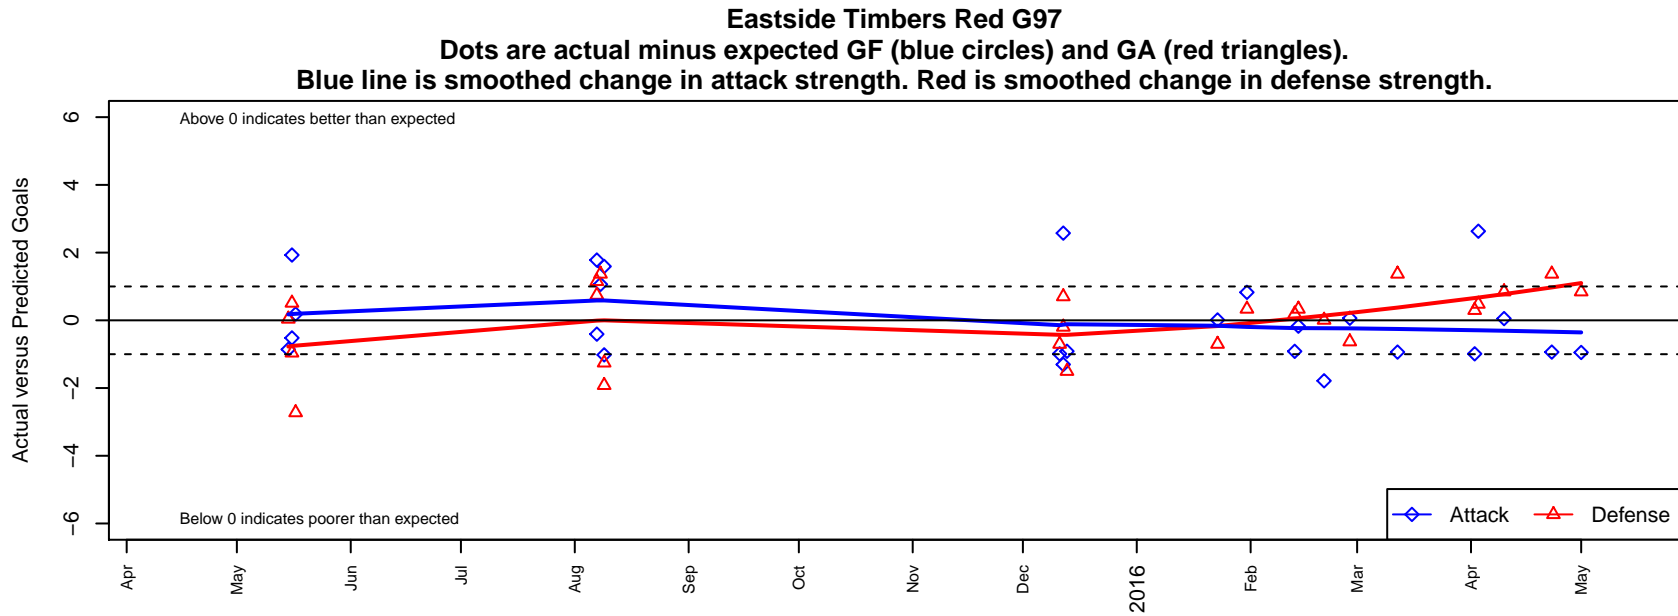

## Eastside Timbers Red G97

Eastside Timbers  
 Gresham, OR  
 G97 total strength=1461  
 attack=10.24 defense=9.57  
 fall league = PTT G97 Div 1  
 notes= Valencia

alt names used:  
 Eastside Timbers U18G Valencia  
 EastSide Timbers U18G Valencia  
 EASTSIDE TIMBERS VALENCIA (OR)  
 EastSide Timbers U18G Valencia

Venues played:  
 2015 Showcase of Champions Platinum U17  
 2015 Bend Premier Cup U18-U19G GOLD U18  
 2015 Eastside Timbers Showcase U18  
 2015 PTT G97 Division 1  
 2015 OYS Presidents Cup G97

**attack and defense variance (black dot)  
relative to other teams  
and top 10 in region**